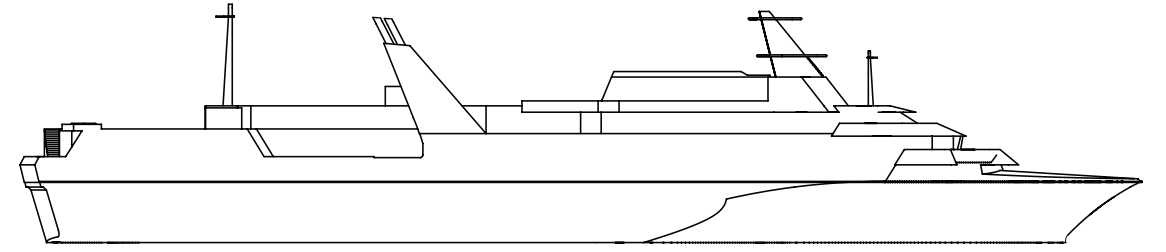

DECK PLANS – Prince Albert II

DECK 3

DECK 4

DECK 5

DECK 6

DECK 7

SPECIFICATIONS

OWNER'S SUITE	111
GRAND SUITE	International
SILVER SUITE	132
DISCOVERER SUITE	6,072
MEDALLION SUITE	354 Feet
EXPEDITION SUITE	52 Feet
VERANDA SUITE	14 knots
VISTA SUITE	5
VIEW SUITE	▲
EXPLORER CLASS	
ADVENTURER CLASS	
CREW	111
OFFICERS	International
GUESTS	132
TONNAGE	6,072
LENGTH	354 Feet
WIDTH	52 Feet
SPEED	14 knots
PASSENGER DECKS	5
3RD GUEST CAPACITY	▲
CONNECTING SUITES	702/704, 703/705, 500/502, 501/503, 504/506, 505/507, 510/512, 511/513
REFURBISHED	2008
LLOYD'S REGISTER	1A
ICE-CLASS RATING	
REGISTRY	Bahamas