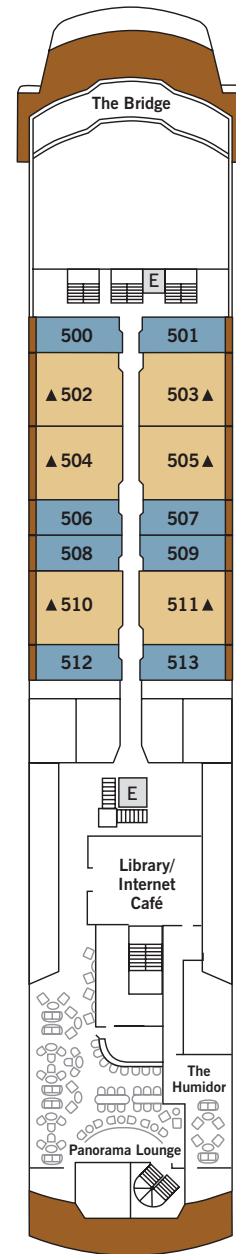

DECK PLANS – Prince Albert II

DECK 3

DECK 4

DECK 5

DECK 6

DECK 7

SPECIFICATIONS

OWNER'S SUITE	111
GRAND SUITE	International
SILVER SUITE	132
DISCOVERER SUITE	6,072
MEDALLION SUITE	354 Feet
EXPEDITION SUITE	52 Feet
VERANDA SUITE	14 knots
VISTA SUITE	5
VIEW SUITE	▲
EXPLORER CLASS	
ADVENTURER CLASS	
CREW	111
OFFICERS	International
GUESTS	132
TONNAGE	6,072
LENGTH	354 Feet
WIDTH	52 Feet
SPEED	14 knots
PASSENGER DECKS	5
3RD GUEST CAPACITY	▲
CONNECTING SUITES	702/704, 703/705, 500/502, 501/503, 504/506, 505/507, 510/512, 511/513
REFURBISHED	2008
LLOYD'S REGISTER	1A
ICE-CLASS RATING	
REGISTRY	Bahamas