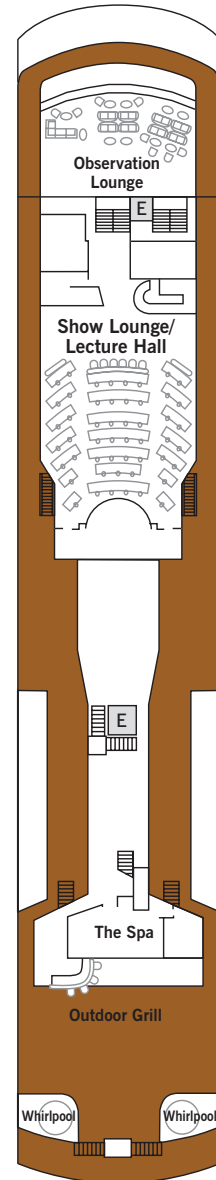

DECK PLANS – Prince Albert II

DECK 3

DECK 4

DECK 5

DECK 6

DECK 7

SPECIFICATIONS

OWNER'S SUITE	111
GRAND SUITE	International
SILVER SUITE	132
DISCOVERER SUITE	6,072
MEDALLION SUITE	354 Feet
EXPEDITION SUITE	52 Feet
VERANDA SUITE	14 knots
VISTA SUITE	5
VIEW SUITE	▲
EXPLORER CLASS	
ADVENTURER CLASS	
CREW	111
OFFICERS	International
GUESTS	132
TONNAGE	6,072
LENGTH	354 Feet
WIDTH	52 Feet
SPEED	14 knots
PASSENGER DECKS	5
3RD GUEST CAPACITY	▲
CONNECTING SUITES	702/704, 703/705, 500/502, 501/503, 504/506, 505/507, 510/512, 511/513
REFURBISHED	2008
LLOYD'S REGISTER	1A
ICE-CLASS RATING	
REGISTRY	Bahamas