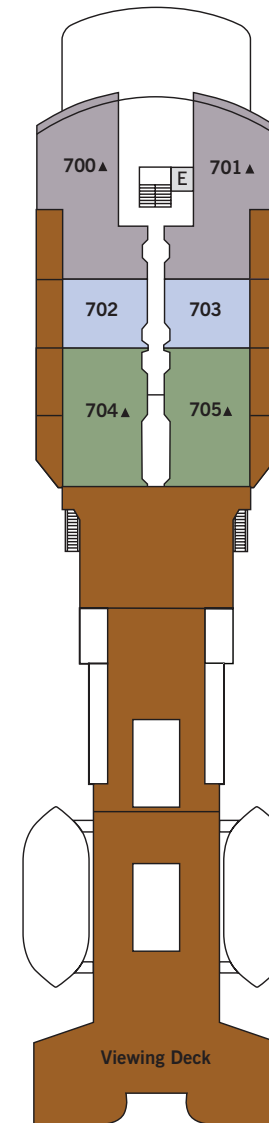

DECK PLANS – Prince Albert II

DECK 3

DECK 4

DECK 5

DECK 6

DECK 7

SPECIFICATIONS

OWNER'S SUITE	111
GRAND SUITE	International
SILVER SUITE	132
DISCOVERER SUITE	6,072
MEDALLION SUITE	354 Feet
EXPEDITION SUITE	52 Feet
VERANDA SUITE	14 knots
VISTA SUITE	5
VIEW SUITE	▲
EXPLORER CLASS	
ADVENTURER CLASS	
CREW	111
OFFICERS	International
GUESTS	132
TONNAGE	6,072
LENGTH	354 Feet
WIDTH	52 Feet
SPEED	14 knots
PASSENGER DECKS	5
3RD GUEST CAPACITY	▲
CONNECTING SUITES	702/704, 703/705, 500/502, 501/503, 504/506, 505/507, 510/512, 511/513
REFURBISHED	2008
LLOYD'S REGISTER	1A
ICE-CLASS RATING	
REGISTRY	Bahamas